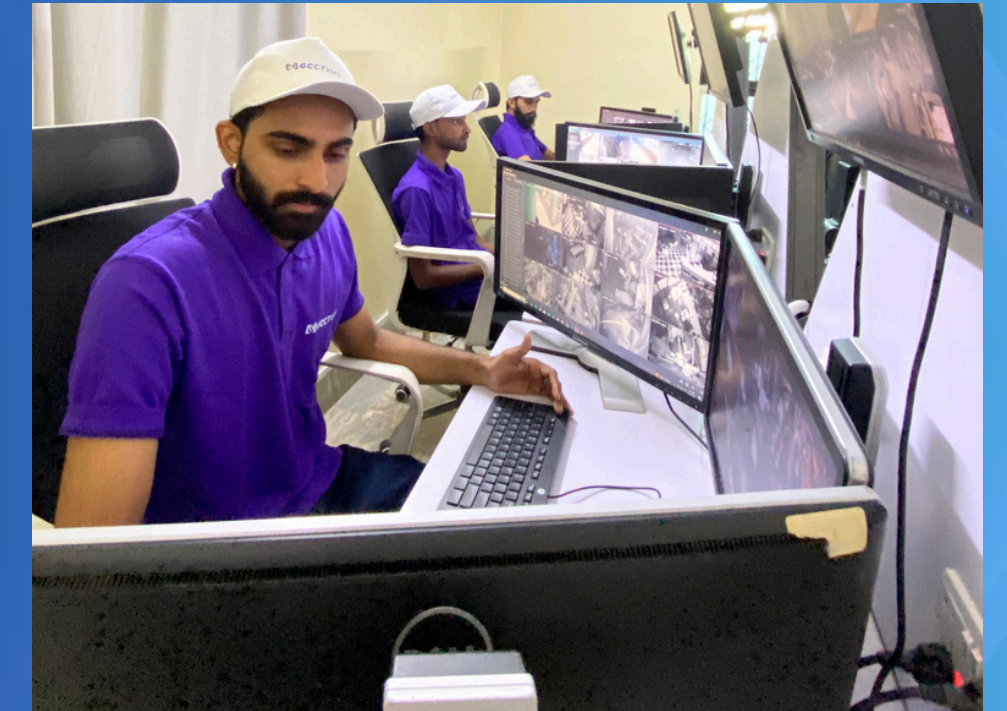

Virtual Doorman Services

Control home/building access remotely with live agents monitoring entrances in real time. Our team verifies visitors, deters intruders and ensures only authorised access.

Nanny Cam Monitoring

With our nanny cam monitoring service, parents can keep an eye on their children and caregivers in real time. Our 24/7 monitoring team ensures safety, accountability and transparency.

OUR SERVICES

Two-Way Audio Surveillance

Interactive surveillance allowing agents to communicate with visitors, assist staff, or deter intruders directly through cameras.

Cyber Security Monitoring

We protect your digital world from malware, phishing, and unauthorized access. With real-time threat detection and instant alerts, your data and operations stay secure.